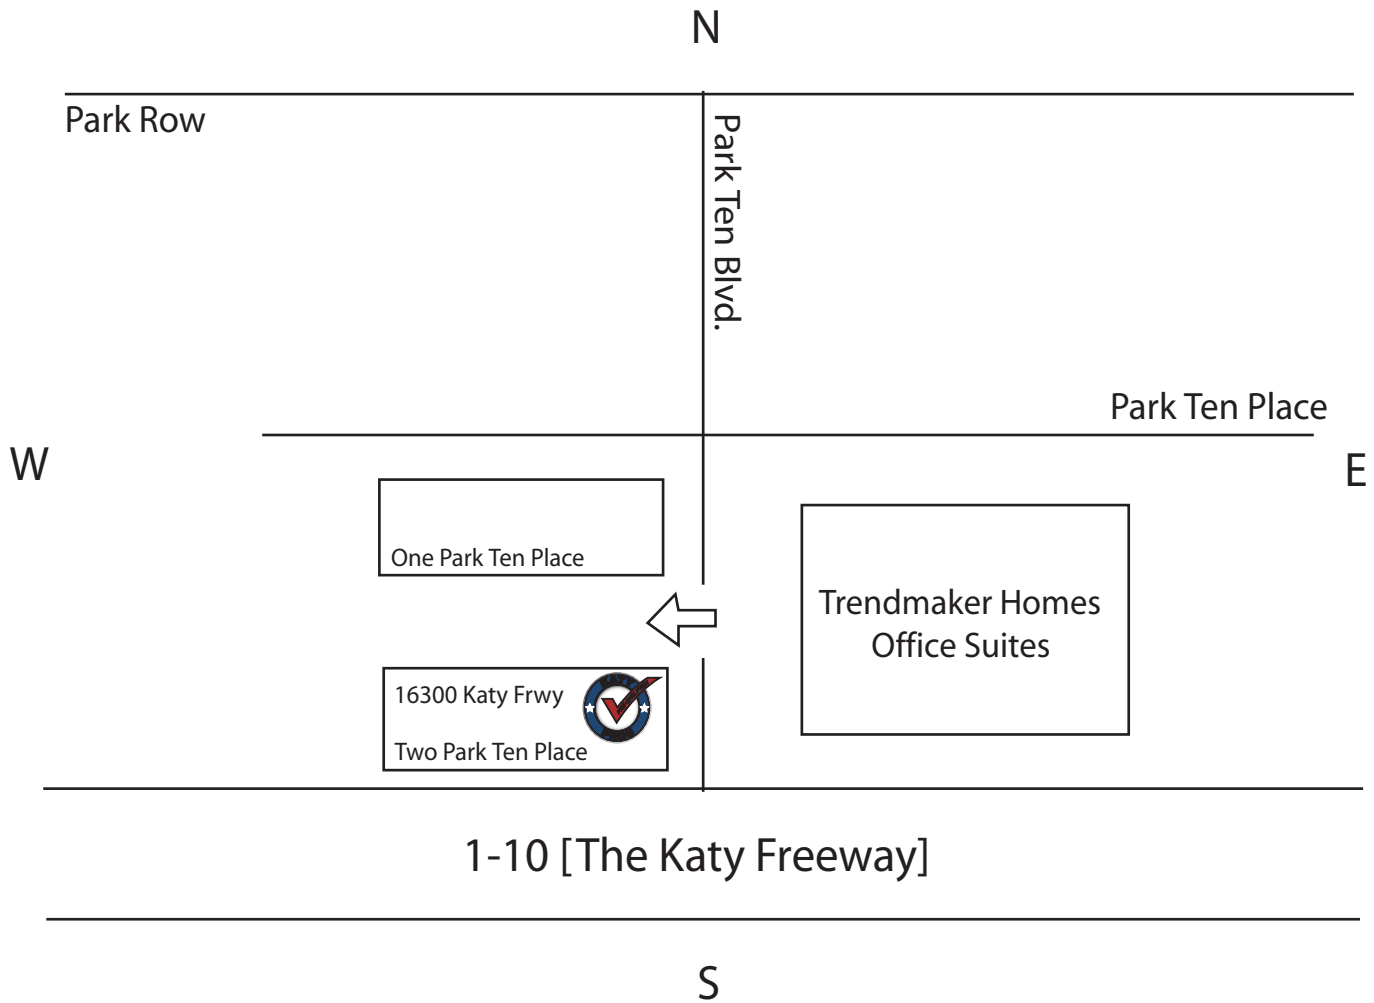

Two Park Ten Place
16300 Katy Freeway
Suite 170
Houston, Texas 77094

281.398.PROS (7767) [p]
281.398.9430 [f]
www.checkapro.com

1. Take Park Ten Blvd. NORTH
2. Take Immediate LEFT in between two office buildings.
(You will notice the first office building has a Parking Garage attached)
3. Arrive at Two Park Ten Place [16300 Katy Freeway]
(Two Park Ten Place will be the bulding on the Left side of the parking lot)
4. Suite 170 will be to your LEFT when you enter the building and will be behind the elevators.
(The sign on the door will read CHECK A PRO)